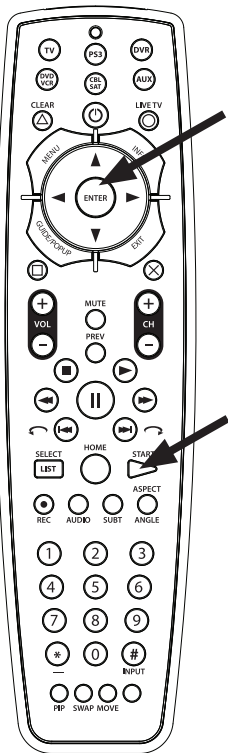

Step 6: On Blu-Link, press and hold the Start and Enter buttons at the same time. The PS3™ device button on the remote should light while holding these buttons. If it does not light, press the PS3™ device button and try again. After a few seconds the PS3™ should recognize the remote and complete registration.

Step 7: After the PS3™ is done registering your remote, press the button on Blu-Link™ to go back to the control panel. Verify that the remote control is working.

You can now play movies and control your PlayStation® 3 with Blu-Link™.